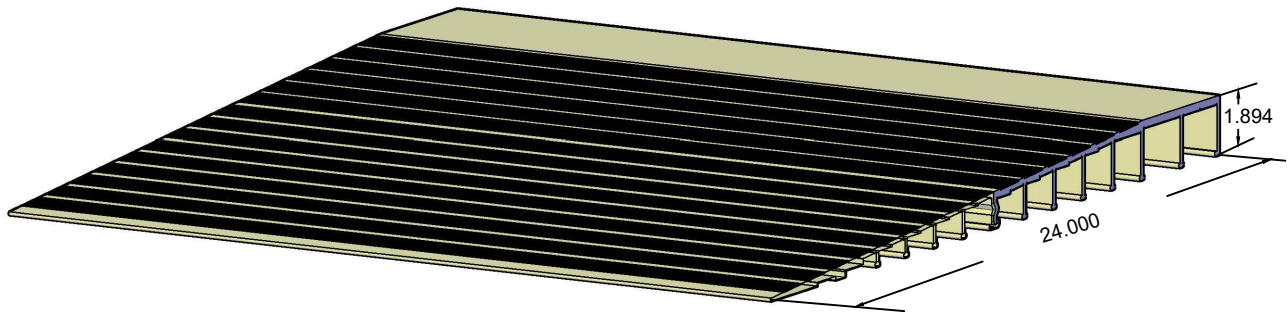

Compu-Ramp by Compu-Grille

ALUMINUM RAMP SHOE

- 1:12 Pitch
- Saves 1/2 panel at bottom of ramp
- Flat, non-skid surface (no insert required)
- Compatible with any Raised Floor

1:12 Ramp Shoe

1.636" X 24" X 12"